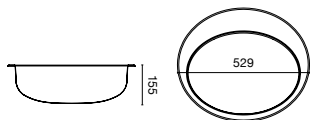

# Vasche semisferiche

Hemispherical sink bowls

# Vasca semisferica con fondo rientrante

Hemispherical sink bowl with recessed bottom

AISI 304  
1.4301

MOD.	COD.	SP. / THK.	H
<b>Ø 340</b> interno / inner	VA3415FR	1,0 mm	150 mm fondo a rientro / recessed bottom

# Vasche ovali

Oval sink bowls

MOD.	COD.	SP. / THK.	H
<b>390x510</b> esterno / outside	VA395115	1,0 mm	155 mm

<b>454x529</b> esterno / outside	VA455215	1,0 mm	155 mm
-------------------------------------	----------	--------	--------