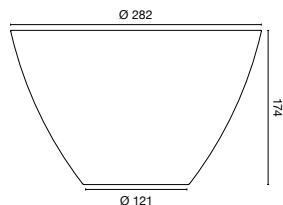

BICCHIERI, VASSOI E CIOTOLE / GLASSES, TRAYS AND BOWLS

MORI2A

Ciotola in acciaio

Stainless steel bowl

MOD.	CAP.	DES.
CI02613	5,0 lt	Ciotola in acciaio inox $\varnothing 260$ mm h. 130 mm sp. 0,7 mm Stainless Steel bowl $\varnothing 260$ mm h. 130 mm Thk. 0,7 mm
CI03015	8,0 lt	Ciotola in acciaio inox $\varnothing 300$ mm h. 150 mm sp. 0,7 mm Stainless Steel bowl $\varnothing 300$ mm h. 150 mm Thk. 0,7 mm
CI03616	12,0 lt	Ciotola in acciaio inox $\varnothing 360$ mm h. 160 mm sp. 0,8 mm Stainless Steel bowl $\varnothing 360$ mm h. 160 mm Thk. 0,8 mm

Ciotola in acciaio

Stainless steel bowl

Linea drop - ciotole in policarbonato

Drop line - polycarbonate bowls

Linea drop - ciotole in polycarbonato

Drop line - polycarbonate bowls

COD.	CAP.	DIM.	COLORS
CIODROP.12	44 cl	Ø 120 mm	Trasparente / Transparent
CIODROP.12.COLOR	44 cl	Ø 120 mm	Bianco / White, Nero / Black, Rosso / Red, Viola / Purple, Fumé / Fumé, Giallo / Yellow, Azzurro / Blue, Arancio / Orange A richiesta qualsiasi altro colore Any color is available on request

CIODROP.22	244 cl	Ø 220 mm	Trasparente / Transparent
CIODROP.22.COLOR	244 cl	Ø 220 mm	Bianco / White, Nero / Black, Rosso / Red, Viola / Purple, Fumé / Fumé, Giallo / Yellow, Azzurro / Blue, Arancio / Orange A richiesta qualsiasi altro colore Any color is available on request

CIODROP.28	600 cl	Ø 280 mm	Trasparente / Transparent
CIODROP.28.COLOR	600 cl	Ø 280 mm	Bianco / White, Nero / Black, Rosso / Red, Viola / Purple, Fumé / Fumé, Giallo / Yellow, Azzurro / Blue, Arancio / Orange A richiesta qualsiasi altro colore Any color is available on request