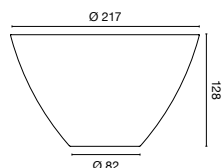

BICCHIERI, VASSOI E CIOTOLE / GLASSES, TRAYS AND BOWLS

MORI2A

Ciotola in acciaio

Stainless steel bowl

MOD.	CAP.	DES.
CI02613	5,0 lt	Ciotola in acciaio inox $\varnothing 260$ mm h. 130 mm sp. 0,7 mm Stainless Steel bowl $\varnothing 260$ mm h. 130 mm Thk. 0,7 mm
CI03015	8,0 lt	Ciotola in acciaio inox $\varnothing 300$ mm h. 150 mm sp. 0,7 mm Stainless Steel bowl $\varnothing 300$ mm h. 150 mm Thk. 0,7 mm
CI03616	12,0 lt	Ciotola in acciaio inox $\varnothing 360$ mm h. 160 mm sp. 0,8 mm Stainless Steel bowl $\varnothing 360$ mm h. 160 mm Thk. 0,8 mm

Ciotola in acciaio

Stainless steel bowl

Linea drop - ciotole in policarbonato

Drop line - polycarbonate bowls

Linea drop - ciotole in polycarbonato

Drop line - polycarbonate bowls

COD.	CAP.	DIM.	COLORS
CIODROP.12	44 cl	Ø 120 mm	Trasparente / Transparent
CIODROP.12.COLOR	44 cl	Ø 120 mm	Bianco / White, Nero / Black, Rosso / Red, Viola / Purple, Fumé / Fumé, Giallo / Yellow, Azzurro / Blue, Arancio / Orange A richiesta qualsiasi altro colore Any color is available on request

CIODROP.22	244 cl	Ø 220 mm	Trasparente / Transparent
CIODROP.22.COLOR	244 cl	Ø 220 mm	Bianco / White, Nero / Black, Rosso / Red, Viola / Purple, Fumé / Fumé, Giallo / Yellow, Azzurro / Blue, Arancio / Orange A richiesta qualsiasi altro colore Any color is available on request

CIODROP.28	600 cl	Ø 280 mm	Trasparente / Transparent
CIODROP.28.COLOR	600 cl	Ø 280 mm	Bianco / White, Nero / Black, Rosso / Red, Viola / Purple, Fumé / Fumé, Giallo / Yellow, Azzurro / Blue, Arancio / Orange A richiesta qualsiasi altro colore Any color is available on request