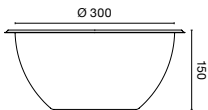

BICCHIERI, VASSOI E CIOTOLE / GLASSES, TRAYS AND BOWLS

MORI2A

Ciotola in acciaio

Stainless steel bowl

MOD.	CAP.	DES.
CI02613	5,0 lt	Ciotola in acciaio inox $\varnothing 260$ mm h. 130 mm sp. 0,7 mm Stainless Steel bowl $\varnothing 260$ mm h. 130 mm Thk. 0,7 mm
CI03015	8,0 lt	Ciotola in acciaio inox $\varnothing 300$ mm h. 150 mm sp. 0,7 mm Stainless Steel bowl $\varnothing 300$ mm h. 150 mm Thk. 0,7 mm
CI03616	12,0 lt	Ciotola in acciaio inox $\varnothing 360$ mm h. 160 mm sp. 0,8 mm Stainless Steel bowl $\varnothing 360$ mm h. 160 mm Thk. 0,8 mm

Ciotola in acciaio

Stainless steel bowl

Linea drop - ciotole in policarbonato

Drop line - polycarbonate bowls

Linea drop - ciotole in polycarbonato

Drop line - polycarbonate bowls

COD.	CAP.	DIM.	COLORS
CIODROP.12	44 cl	Ø 120 mm	Trasparente / Transparent
CIODROP.12.COLOR	44 cl	Ø 120 mm	Bianco / White, Nero / Black, Rosso / Red, Viola / Purple, Fumé / Fumé, Giallo / Yellow, Azzurro / Blue, Arancio / Orange A richiesta qualsiasi altro colore Any color is available on request

CIODROP.28	600 cl	Ø 280 mm	Trasparente / Transparent
CIODROP.28.COLOR	600 cl	Ø 280 mm	Bianco / White, Nero / Black, Rosso / Red, Viola / Purple, Fumé / Fumé, Giallo / Yellow, Azzurro / Blue, Arancio / Orange A richiesta qualsiasi altro colore Any color is available on request