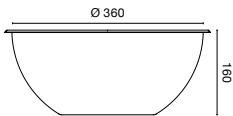

BICCHIERI, VASSOI E CIOTOLE / GLASSES, TRAYS AND BOWLS

MORI2A

Ciotola in acciaio

Stainless steel bowl

MOD.	CAP.	DES.
CI02613	5,0 lt	Ciotola in acciaio inox $\varnothing 260$ mm h. 130 mm sp. 0,7 mm Stainless Steel bowl $\varnothing 260$ mm h. 130 mm Thk. 0,7 mm
CI03015	8,0 lt	Ciotola in acciaio inox $\varnothing 300$ mm h. 150 mm sp. 0,7 mm Stainless Steel bowl $\varnothing 300$ mm h. 150 mm Thk. 0,7 mm
CI03616	12,0 lt	Ciotola in acciaio inox $\varnothing 360$ mm h. 160 mm sp. 0,8 mm Stainless Steel bowl $\varnothing 360$ mm h. 160 mm Thk. 0,8 mm

Ciotola in acciaio

Stainless steel bowl

Linea drop - ciotole in policarbonato

Drop line - polycarbonate bowls

Linea drop - ciotole in polycarbonato

Drop line - polycarbonate bowls

COD.	CAP.	DIM.	COLORS
CIODROP.12	44 cl	Ø 120 mm	Trasparente / Transparent
CIODROP.12.COLOR	44 cl	Ø 120 mm	Bianco / White, Nero / Black, Rosso / Red, Viola / Purple, Fumé / Fumé, Giallo / Yellow, Azzurro / Blue, Arancio / Orange A richiesta qualsiasi altro colore Any color is available on request

CIODROP.28	600 cl	Ø 280 mm	Trasparente / Transparent
CIODROP.28.COLOR	600 cl	Ø 280 mm	Bianco / White, Nero / Black, Rosso / Red, Viola / Purple, Fumé / Fumé, Giallo / Yellow, Azzurro / Blue, Arancio / Orange A richiesta qualsiasi altro colore Any color is available on request