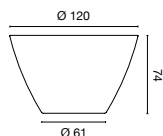

BICCHIERI, VASSOI E CIOTOLE / GLASSES, TRAYS AND BOWLS

MORI2A

Ciotola in acciaio

Stainless steel bowl

MOD.	CAP.	DES.
CI02613	5,0 lt	Ciotola in acciaio inox $\varnothing 260$ mm h. 130 mm sp. 0,7 mm Stainless Steel bowl $\varnothing 260$ mm h. 130 mm Thk. 0,7 mm
CI03015	8,0 lt	Ciotola in acciaio inox $\varnothing 300$ mm h. 150 mm sp. 0,7 mm Stainless Steel bowl $\varnothing 300$ mm h. 150 mm Thk. 0,7 mm
CI03616	12,0 lt	Ciotola in acciaio inox $\varnothing 360$ mm h. 160 mm sp. 0,8 mm Stainless Steel bowl $\varnothing 360$ mm h. 160 mm Thk. 0,8 mm

Ciotola in acciaio

Stainless steel bowl

Linea drop - ciotole in policarbonato

Drop line - polycarbonate bowls

Linea drop - ciotole in polycarbonato

Drop line - polycarbonate bowls

COD.	CAP.	DIM.	COLORS
CIODROP.12	44 cl	Ø 120 mm	Trasparente / Transparent
CIODROP.12.COLOR	44 cl	Ø 120 mm	Bianco / White, Nero / Black, Rosso / Red, Viola / Purple, Fumé / Fumé, Giallo / Yellow, Azzurro / Blue, Arancio / Orange A richiesta qualsiasi altro colore Any color is available on request

CIODROP.22	244 cl	Ø 220 mm	Trasparente / Transparent
CIODROP.22.COLOR	244 cl	Ø 220 mm	Bianco / White, Nero / Black, Rosso / Red, Viola / Purple, Fumé / Fumé, Giallo / Yellow, Azzurro / Blue, Arancio / Orange A richiesta qualsiasi altro colore Any color is available on request

CIODROP.28	600 cl	Ø 280 mm	Trasparente / Transparent
CIODROP.28.COLOR	600 cl	Ø 280 mm	Bianco / White, Nero / Black, Rosso / Red, Viola / Purple, Fumé / Fumé, Giallo / Yellow, Azzurro / Blue, Arancio / Orange A richiesta qualsiasi altro colore Any color is available on request