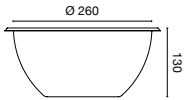

BICCHIERI, VASSOI E CIOTOLE / GLASSES, TRAYS AND BOWLS

MORI2A

Ciotola in acciaio

Stainless steel bowl

MOD.	CAP.	DES.
CI02613	5,0 lt	Ciotola in acciaio inox $\varnothing 260$ mm h. 130 mm sp. 0,7 mm Stainless Steel bowl $\varnothing 260$ mm h. 130 mm Thk. 0,7 mm
CI03015	8,0 lt	Ciotola in acciaio inox $\varnothing 300$ mm h. 150 mm sp. 0,7 mm Stainless Steel bowl $\varnothing 300$ mm h. 150 mm Thk. 0,7 mm
CI03616	12,0 lt	Ciotola in acciaio inox $\varnothing 360$ mm h. 160 mm sp. 0,8 mm Stainless Steel bowl $\varnothing 360$ mm h. 160 mm Thk. 0,8 mm

Ciotola in acciaio

Stainless steel bowl

Linea drop - ciotole in policarbonato

Drop line - polycarbonate bowls

Linea drop - ciotole in polycarbonato

Drop line - polycarbonate bowls

COD.	CAP.	DIM.	COLORS
CIODROP.12	44 cl	Ø 120 mm	Trasparente / Transparent
CIODROP.12.COLOR	44 cl	Ø 120 mm	Bianco / White, Nero / Black, Rosso / Red, Viola / Purple, Fumé / Fumé, Giallo / Yellow, Azzurro / Blue, Arancio / Orange A richiesta qualsiasi altro colore Any color is available on request

CIODROP.28	600 cl	Ø 280 mm	Trasparente / Transparent
CIODROP.28.COLOR	600 cl	Ø 280 mm	Bianco / White, Nero / Black, Rosso / Red, Viola / Purple, Fumé / Fumé, Giallo / Yellow, Azzurro / Blue, Arancio / Orange A richiesta qualsiasi altro colore Any color is available on request